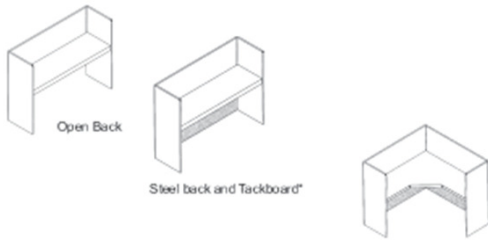

STORAGE

Storage Riser

Must specify paint, fabric & T-Mold edge.