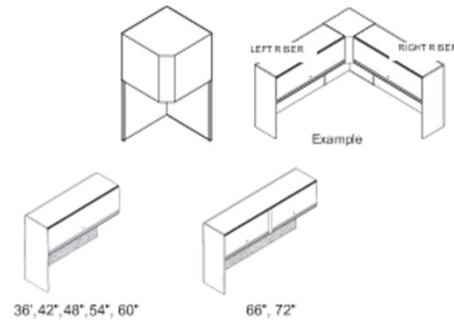

# storage

**IMF Solutions LLC dba Invincible**

877.682.4601(ph) | 920.683.2970(fx)

[sales@invinciblefurniture.com](mailto:sales@invinciblefurniture.com)

**STORAGE**
*Storage Riser*

Must specify paint, fabric &amp; T-Mold edge.