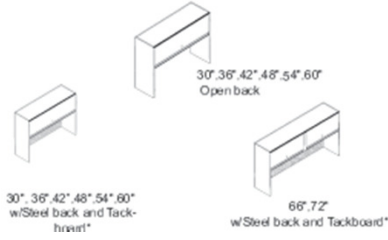

# storage

**IMF Solutions LLC dba Invincible**

877.682.4601(ph) | 920.683.2970(fx)

[sales@invinciblefurniture.com](mailto:sales@invinciblefurniture.com)

**STORAGE**
*Storage Riser*

Must specify paint, fabric &amp; T-Mold edge.