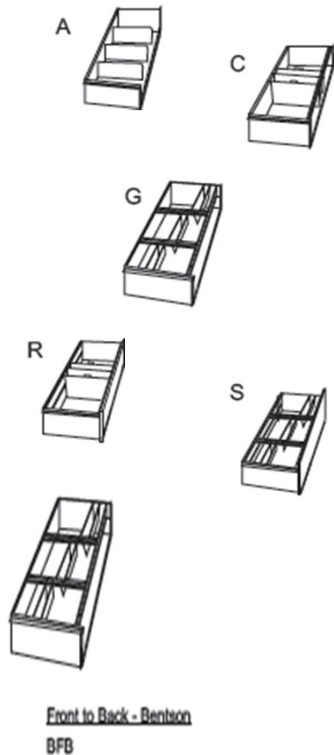

Description	Item Part Number	Price
STORAGE	Lateral Bentson Lk 4Drw42W1A3G	C442LK-1A3G	2921
<i>Laterals</i>	Lateral Bentson Lk 4Drw42W1A3S	C442LK-1A3S	2720
<i>Bentson Series</i>	Lateral Bentson Lk 4Drw42W1G3S	C442LK-1G3S	2720
	Lateral Bentson Lk 4Drw42W2A2S	C442LK-2A2S	2794
	Lateral Bentson Lk 4Drw42W3C1R	C442LK-3C1R	2838
	Lateral Bentson Lk 4Drw42W4A	C442LK-4A	2921
	Lateral Bentson Lk 4Drw42W4C	C442LK-4C	2921
	Lateral Bentson Lk 4Drw42W4G	C442LK-4G	2921
DRAWER STYLE	Lateral Bentson Lk 4Drw42W4R	C442LK-4R	2589
A, C & G, add $61 each drawer	Lateral Bentson Lk 4Drw42W4S	C442LK-4S	2644
S style drawer ...	Lateral Bentson Lk 4Drw42W4S PS	C442LK-4S-PS	2954
1 drawer - add $24	Lateral Bentson Lk 5Drw30W1A4R	C530LK-1A4R	2892
2 drawer - add $29	Lateral Bentson Lk 5Drw30W1A4R PS	C530LK-1A4R-PS	3138
3 drawer - add $35	Lateral Bentson Lk 5Drw30W1A4S	C530LK-1A4S	2949
4 drawer - add $41	Lateral Bentson Lk 5Drw30W1A4S PS	C530LK-1A4S-PS	3216
5 drawer - add $47	Lateral Bentson Lk 5Drw30W1A4S SLB	C530LK-1A4S-SLB	3146
R style drawer - no addl charge	Lateral Bentson Lk 5Drw30W1C4R	C530LK-1C4R	2892
	Lateral Bentson Lk 5Drw30W1C4S	C530LK-1C4S	2949
	Lateral Bentson Lk 5Drw30W1G4S	C530LK-1G4S	2949
	Lateral Bentson Lk 5Drw30W5A	C530LK-5A	3225
	Lateral Bentson Lk 5Drw30W5R	C530LK-5R	2810
	Lateral Bentson Lk 5Drw30W5S	C530LK-5S	2873
	Lateral Bentson Lk 5Drw30W5S PS	C530LK-5S-PS	3140
	Lateral Bentson Lk 5Drw36W1A2R2S	C536LK-1A2R2S	3053
	Lateral Bentson Lk 5Drw36W1A4C	C536LK-1A4C	3347
	Lateral Bentson Lk 5Drw36W1A4R	C536LK-1A4R	3015
	Lateral Bentson Lk 5Drw36W1A4R PS	C536LK-1A4R-PS	3303
	Lateral Bentson Lk 5Drw36W1A4S	C536LK-1A4S	3070
	Lateral Bentson Lk 5Drw36W1A4S PS	C536LK-1A4S-PS	3399
	Lateral Bentson Lk 5Drw36W1C4R	C536LK-1C4R	3015
	Lateral Bentson Lk 5Drw36W1C4S	C536LK-1C4S	3070
	Lateral Bentson Lk 5Drw36W1G2S	C536LK-1G4S	3070
	Lateral Bentson Lk 5Drw36W2C3R	C536LK-2C3R	3098
	Lateral Bentson Lk 5Drw36W2G3S PS	C536LK-2G3S-PS	3421
	Lateral Bentson Lk 5Drw36W5A	C536LK-5A	3347
	Lateral Bentson Lk 5Drw36W5A PS	C536LK-5A-PS	3635
	Lateral Bentson Lk 5Drw36W5C	C536LK-5C	3347
	Lateral Bentson Lk 5Drw36W5R	C536LK-5R	2930
	Lateral Bentson Lk 5Drw36W5R PS	C536LK-5R-PS	3218
	Lateral Bentson Lk 5Drw36W5S	C536LK-5S	2996
	Lateral Bentson Lk 5Drw42W1A1S1R2S	C542LK-1A1S1R2S	3352
	Lateral Bentson Lk 5Drw42W1A4R	C542LK-1A4R	3304
	Lateral Bentson Lk 5Drw42W1A4S	C542LK-1A4S	3360
	Lateral Bentson Lk 5Drw42W1A4S PS	C542LK-1A4S-PS	3670
	Lateral Bentson Lk 5Drw42W1C4R	C542LK-1C4R	3304
	Lateral Bentson Lk 5Drw42W1C4R PS	C542LK-1C4R-PS	3614
	Lateral Bentson Lk 5Drw42W1C4S	C542LK-1C4S	3360
	Lateral Bentson Lk 5Drw42W1C4S PS	C542LK-1C4S-PS	3670
	Lateral Bentson Lk 5Drw42W1G4S	C542LK-1G4S	3360
	Lateral Bentson Lk 5Drw42W2A3R	C542LK-2A3R	3387
	Lateral Bentson Lk 5Drw42W2A3S	C542LK-2A3S	3435
	Lateral Bentson Lk 5Drw42W2C3R	C542LK-2C3R	3387
	Lateral Bentson Lk 5Drw42W3A2R	C542LK-3A2R	3471
	Lateral Bentson Lk 5Drw42W5A	C542LK-5A	3636
	Lateral Bentson Lk 5Drw42W5A PS	C542LK-5A-PS	3946
	Lateral Bentson Lk 5Drw42W5G	C542LK-5G	3636
	Lateral Bentson Lk 5Drw42W5R	C542LK-5R	3221