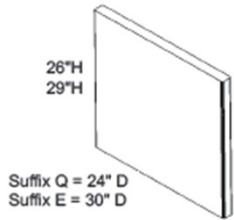

Standard Edge is PVC.
 May be ordered with T-Mold edge
 at no extra charge.

		Description	Item Part Number	Price
TRAINING TABLES				
VISTA				
		Tbl Vista Training Cleg HbpRndGmt PV36	TT5436HCC-PV	1287
		Tbl Vista Training Cleg HbpRndGmt PV36	TT6036HCC-PV	1338
		Tbl Vista Training Cleg HbpRndGmt PV36	TT6636HCC-PV	1369
		Tbl Vista Training Cleg HbpRndGmt PV36	TT7236HCC-PV	1422
		Tbl Vista Training Qleg HbpRndGmt PV24	TT3024HQQ-PV	868
		Qleg Tbl Vista Training Qleg HbpRndGmt PV24	TT3624HQQ-PV	923
		Panel Leg 24"D Tbl Vista Training Qleg HbpRndGmt PV24	TT4224HQQ-PV	979
		Tbl Vista Training Qleg HbpRndGmt PV24	TT4824HQQ-PV	1014
		Tbl Vista Training Qleg HbpRndGmt PV24	TT5424HQQ-PV	1084
		Tbl Vista Training Qleg HbpRndGmt PV24	TT6024HQQ-PV	1133
		Tbl Vista Training Qleg HbpRndGmt PV24	TT6624HQQ-PV	1189
		Tbl Vista Training Qleg HbpRndGmt PV24	TT7224HQQ-PV	1238
		Tbl Vista Training Qleg HbpRndGmt PV30	TT3030HQQ-PV	902
		Tbl Vista Training Qleg HbpRndGmt PV30	TT3630HQQ-PV	978
		Tbl Vista Training Qleg HbpRndGmt PV30	TT4230HQQ-PV	1062
		Tbl Vista Training Qleg HbpRndGmt PV30	TT4830HQQ-PV	1109
		Tbl Vista Training Qleg HbpRndGmt PV30	TT5430HQQ-PV	1172
		Tbl Vista Training Qleg HbpRndGmt PV30	TT6030HQQ-PV	1216
		Tbl Vista Training Qleg HbpRndGmt PV30	TT6630HQQ-PV	1250
		Tbl Vista Training Qleg HbpRndGmt PV30	TT7230HQQ-PV	1303
		Qleg Tbl Vista Training Qleg HbpRndGmt PV36	TT3036HQQ-PV	969
		3/4 Height Modesty Back Panel Tbl Vista Training Qleg HbpRndGmt PV36	TT3636HQQ-PV	1052
		Round Grommets Tbl Vista Training Qleg HbpRndGmt PV36	TT4236HQQ-PV	1129
		Tbl Vista Training Qleg HbpRndGmt PV36	TT4836HQQ-PV	1198
		Tbl Vista Training Qleg HbpRndGmt PV36	TT5436HQQ-PV	1287
		Tbl Vista Training Qleg HbpRndGmt PV36	TT6036HQQ-PV	1338
		Tbl Vista Training Qleg HbpRndGmt PV36	TT6636HQQ-PV	1369
		Tbl Vista Training Qleg HbpRndGmt PV36	TT7236HQQ-PV	1422
		Eleg Tbl Vista Training Eleg HbpRndGmt PV30	TT3030HEE-PV	902
		Panel Leg 30"D Tbl Vista Training Eleg HbpRndGmt PV30	TT3630HEE-PV	978
		Tbl Vista Training Eleg HbpRndGmt PV30	TT4230HEE-PV	1062
		Available in 26", 29", 32", 36" & 42" heights Tbl Vista Training Eleg HbpRndGmt PV30	TT4830HEE-PV	1109
		Contact factory for pricing. Tbl Vista Training Eleg HbpRndGmt PV30	TT5430HEE-PV	1172
		26H = K [TTK3636HCC-PV] Tbl Vista Training Eleg HbpRndGmt PV30	TT6030HEE-PV	1216
		29H = No acronym [TTA4236HCC-PV] Tbl Vista Training Eleg HbpRndGmt PV30	TT6630HEE-PV	1250
		32H = A [TTA4836HCC-PV] Tbl Vista Training Eleg HbpRndGmt PV30	TT7230HEE-PV	1303
		42H = S [TTS5436HCC-PV]		
		Eleg Tbl Vista Training Eleg HbpRndGmt PV36	TT3036HEE-PV	969
		Panel Leg 36"D Tbl Vista Training Eleg HbpRndGmt PV36	TT3636HEE-PV	1052
		Tbl Vista Training Eleg HbpRndGmt PV36	TT4236HEE-PV	1129
		Tbl Vista Training Eleg HbpRndGmt PV36	TT4836HEE-PV	1198
		Tbl Vista Training Eleg HbpRndGmt PV36	TT5436HEE-PV	1287
		Tbl Vista Training Eleg HbpRndGmt PV36	TT6036HEE-PV	1338
		Tbl Vista Training Eleg HbpRndGmt PV36	TT6636HEE-PV	1369
		Tbl Vista Training Eleg HbpRndGmt PV36	TT7236HEE-PV	1422