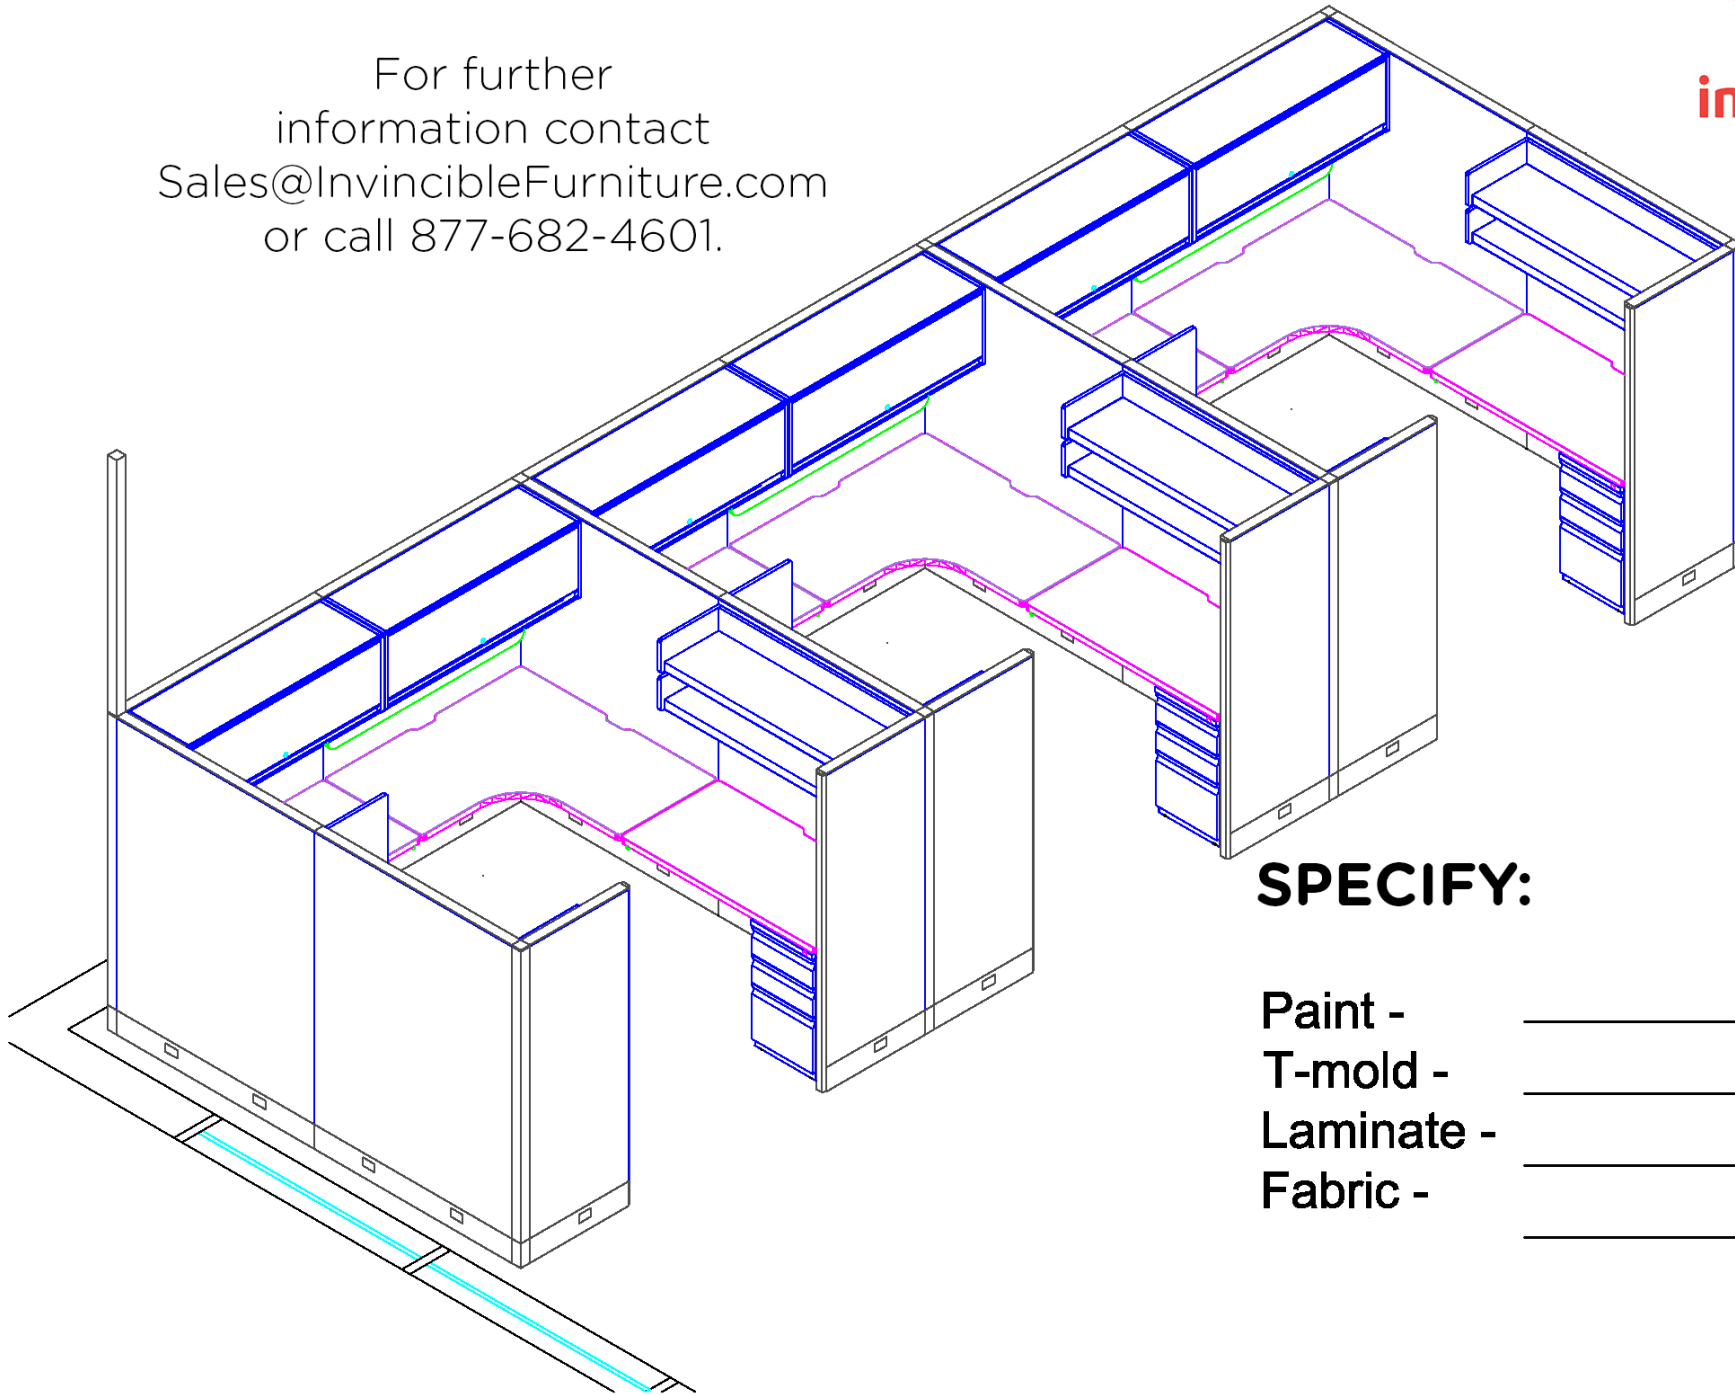

For further
information contact
Sales@InvincibleFurniture.com
or call 877-682-4601.

SPECIFY:

- Paint - _____
- T-mold - _____
- Laminate - _____
- Fabric - _____

For further
information contact
Sales@InvincibleFurniture.com
or call 877-682-4601.

SPECIFY:

- Paint - _____
- T-mold - _____
- Laminate - _____
- Fabric - _____

For further
information contact
Sales@InvincibleFurniture.com
or call 877-682-4601.

SPECIFY:

Paint - _____

T-mold - _____

Laminate - _____

Fabric - _____