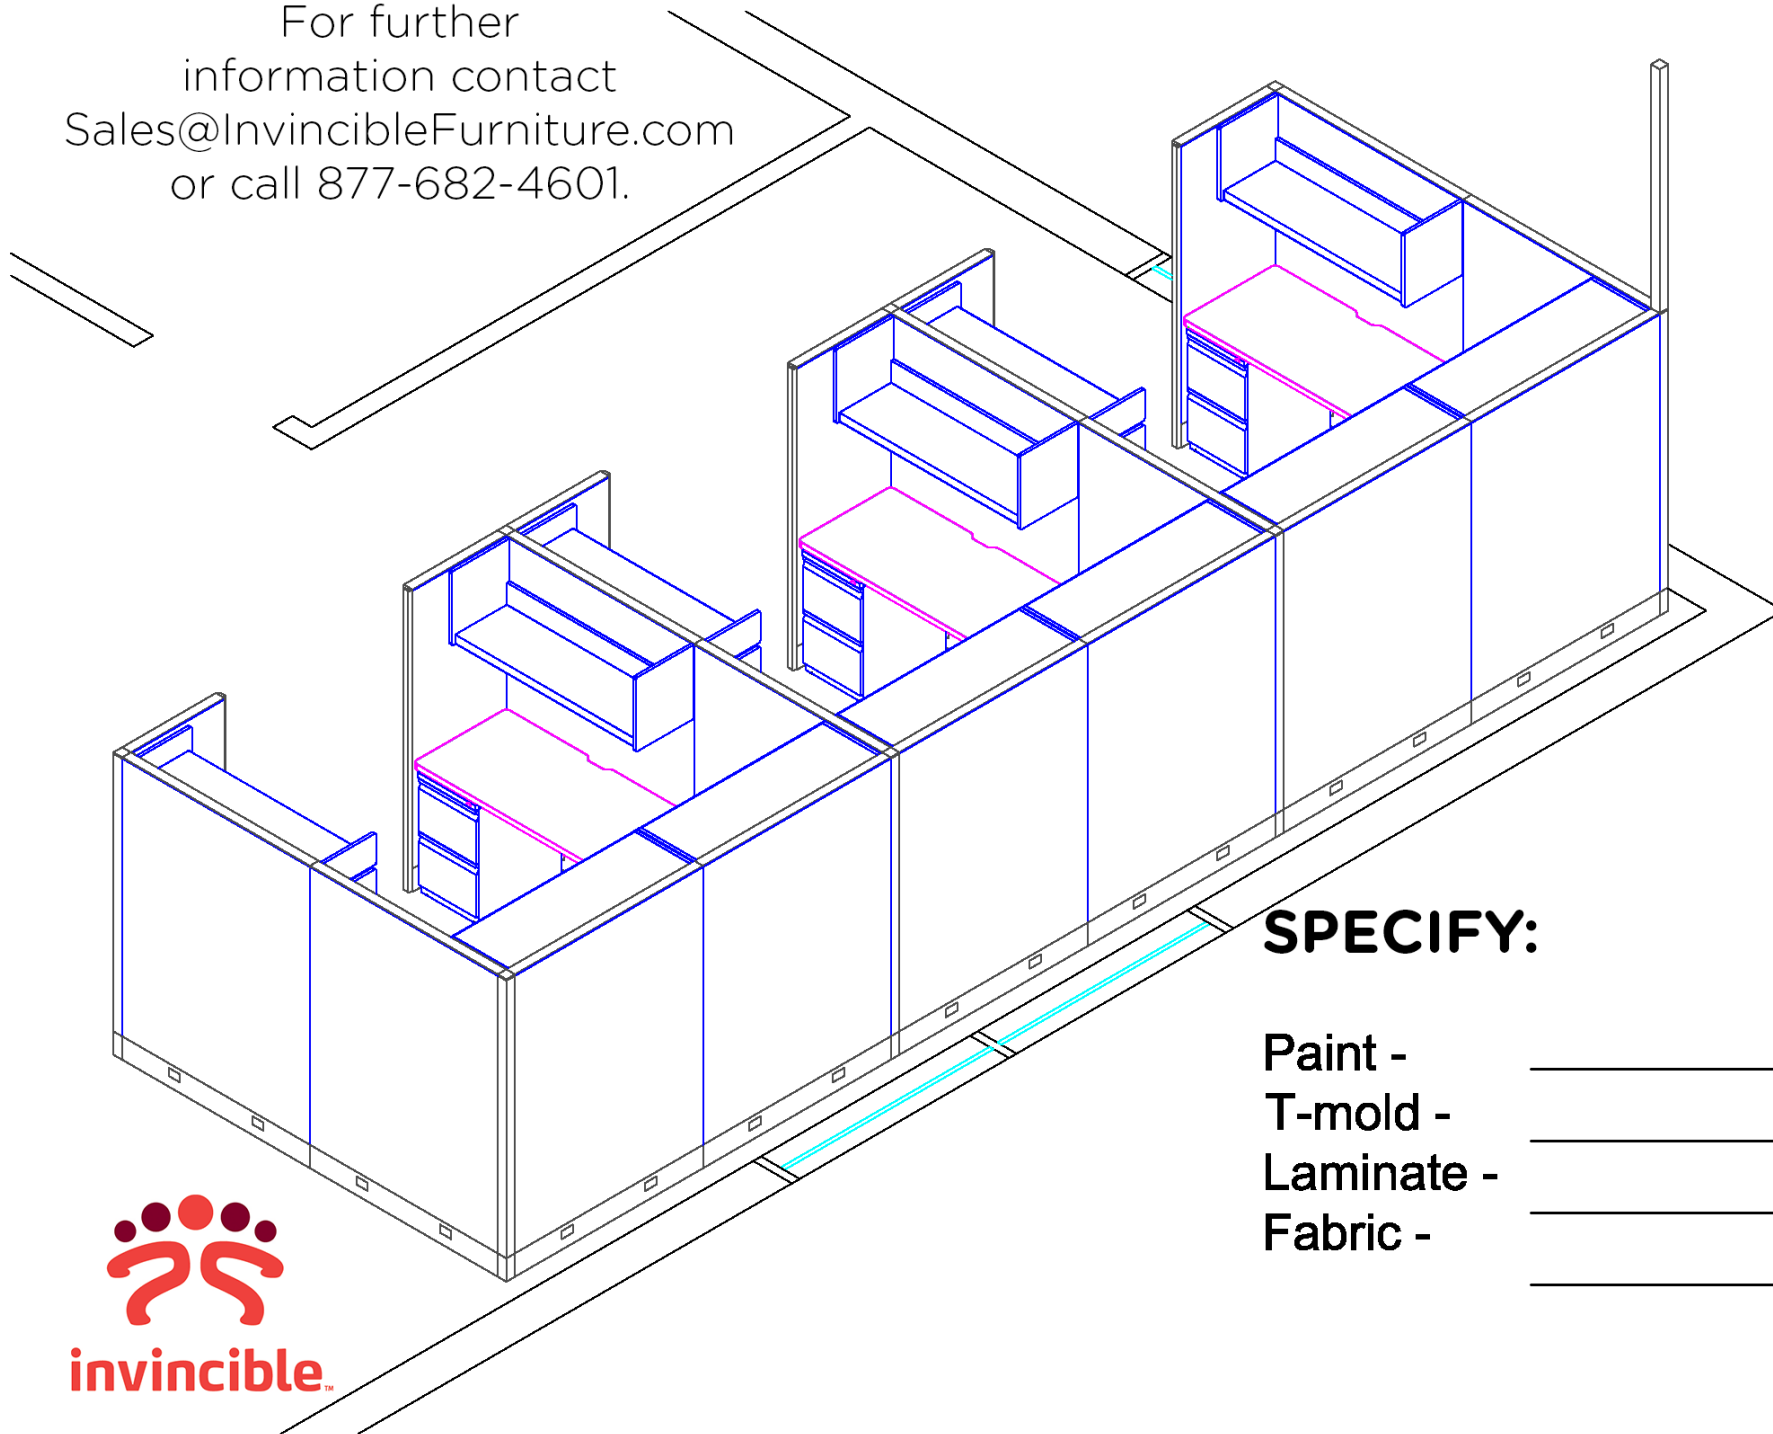

For further
information contact
Sales@InvincibleFurniture.com
or call 877-682-4601.

SPECIFY:

- Paint - _____
- T-mold - _____
- Laminate - _____
- Fabric - _____

For further
information contact
Sales@InvincibleFurniture.com
or call 877-682-4601.

SPECIFY:

- Paint - _____
- T-mold - _____
- Laminate - _____
- Fabric - _____

For further
information contact
Sales@InvincibleFurniture.com
or call 877-682-4601.

SPECIFY:

Paint - _____

T-mold - _____

Laminate - _____

Fabric - _____